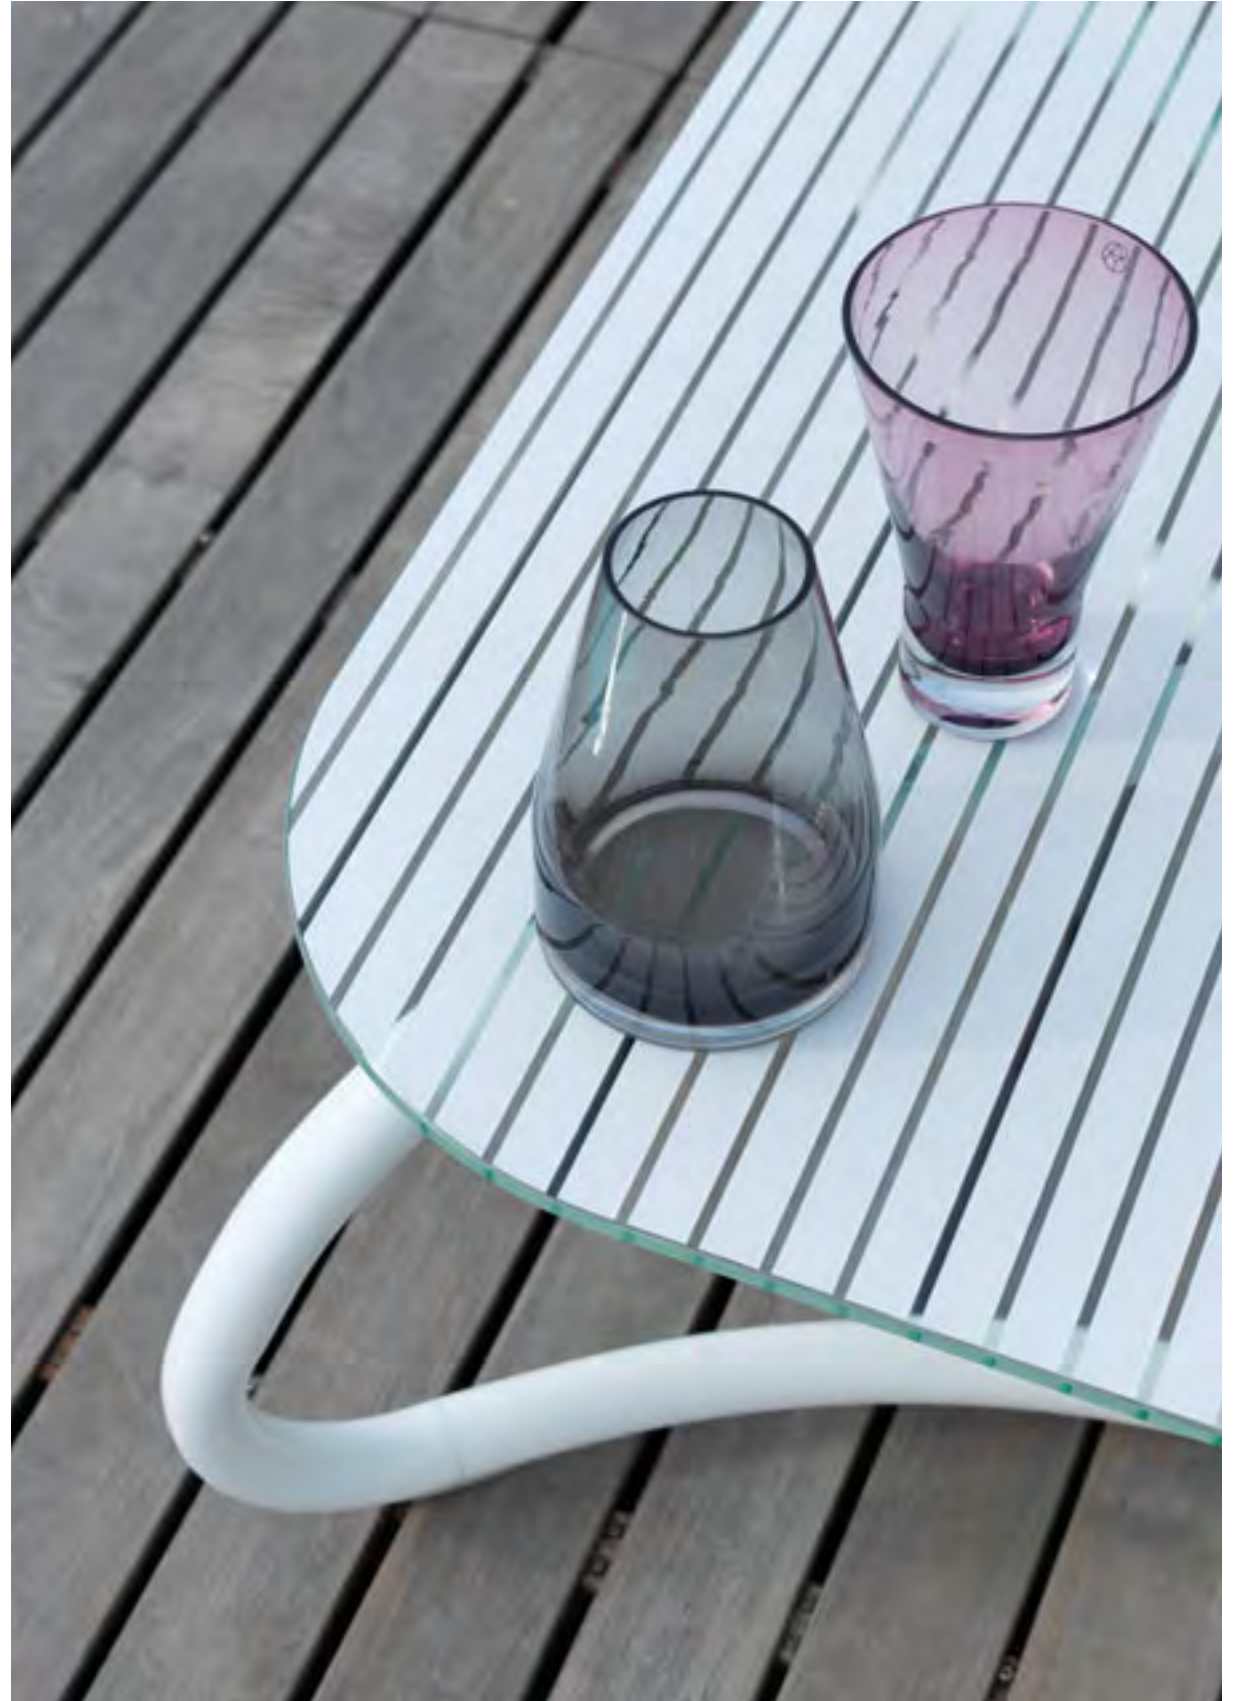

## index

**komodo**

**rio  
trill**

A black and white photograph of palm trees against a cloudy sky. The image is partially obscured by a large white rectangular area on the right side. The palm fronds are silhouetted against the sky, and the trunk of a palm tree is visible on the left side.

**net table  
net bench  
net relax**

rio  
net relax  
net  
bit

**aria**

**alloro  
aria  
palma**

**loto  
ninfea**

**atlantico  
pop**

**cuscini**

**schede tecniche**  
**technical details**