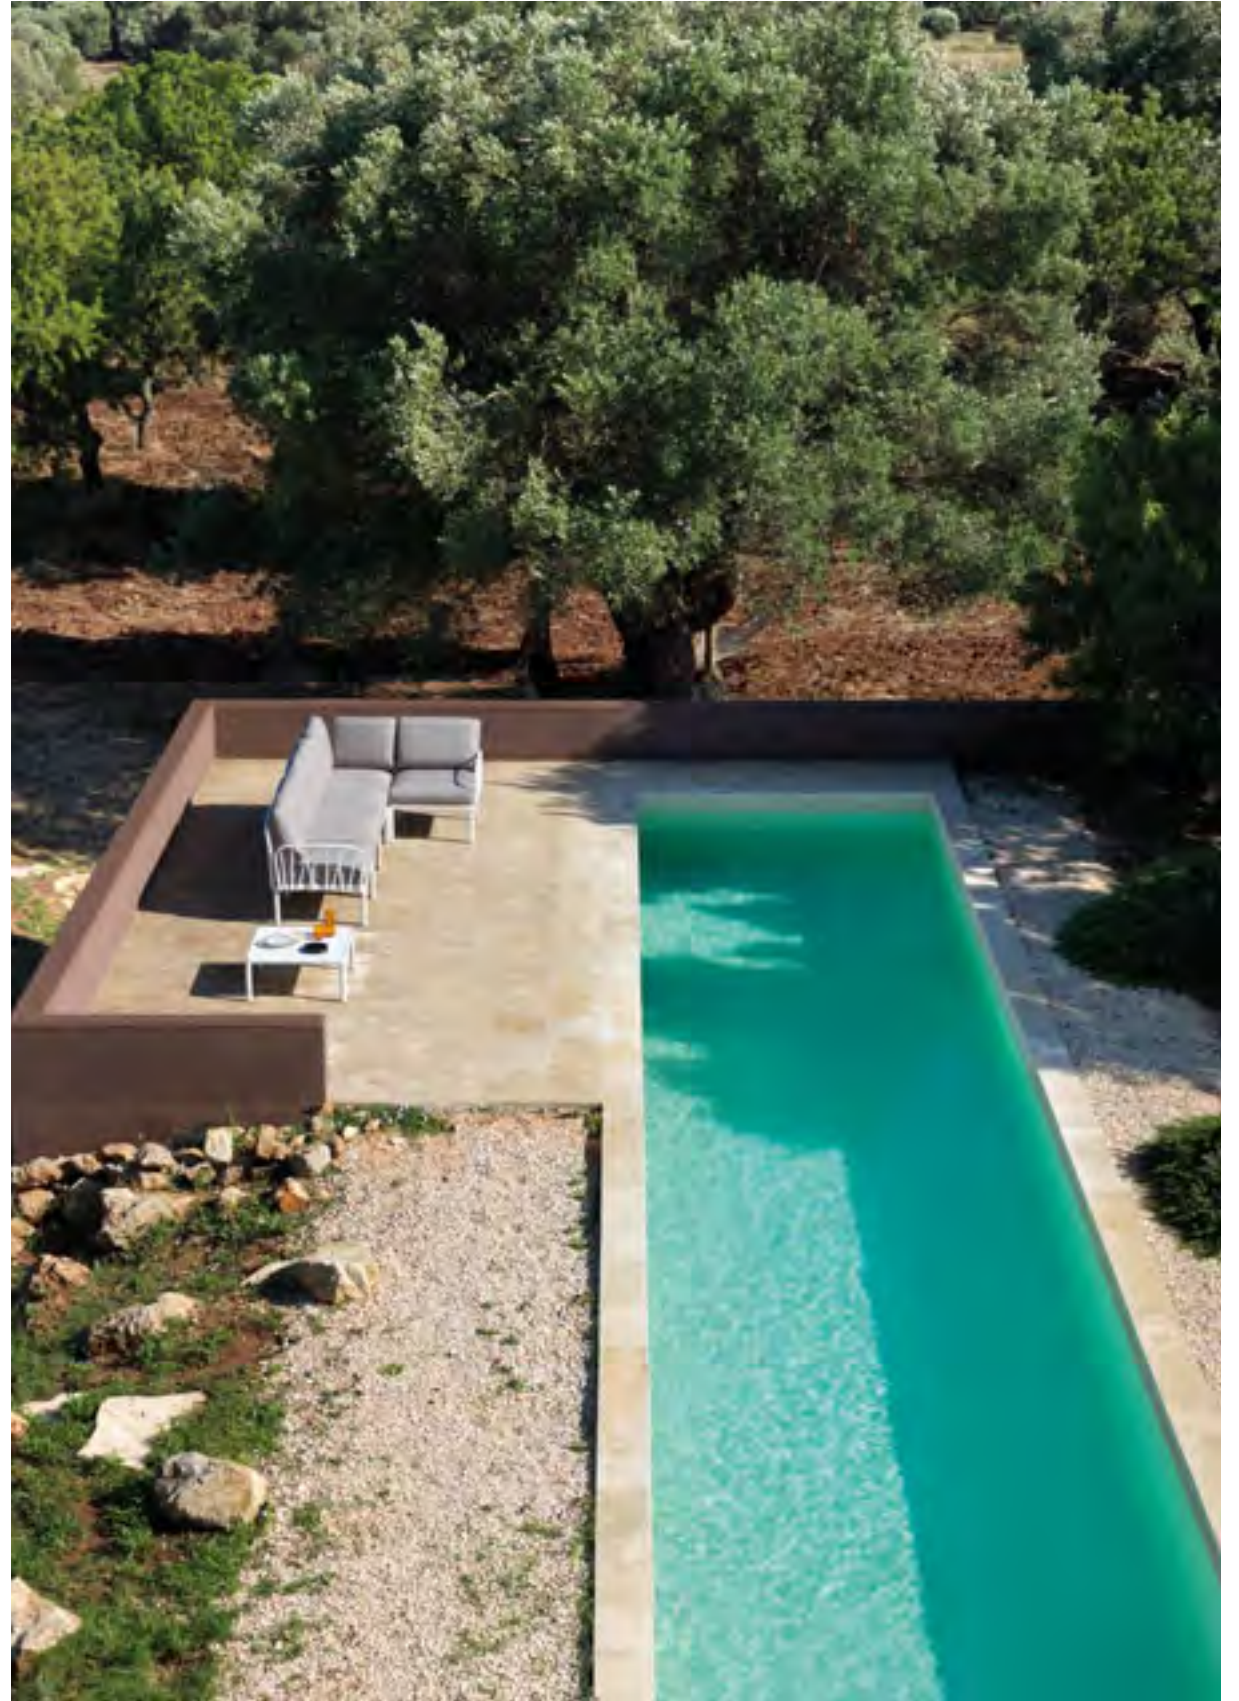

## index

**komodo**

**rio  
trill**

A black and white photograph of palm trees against a cloudy sky. The image is partially obscured by a large white rectangular area on the right side. The palm fronds are silhouetted against the sky, and the trunk of a palm tree is visible on the left side.