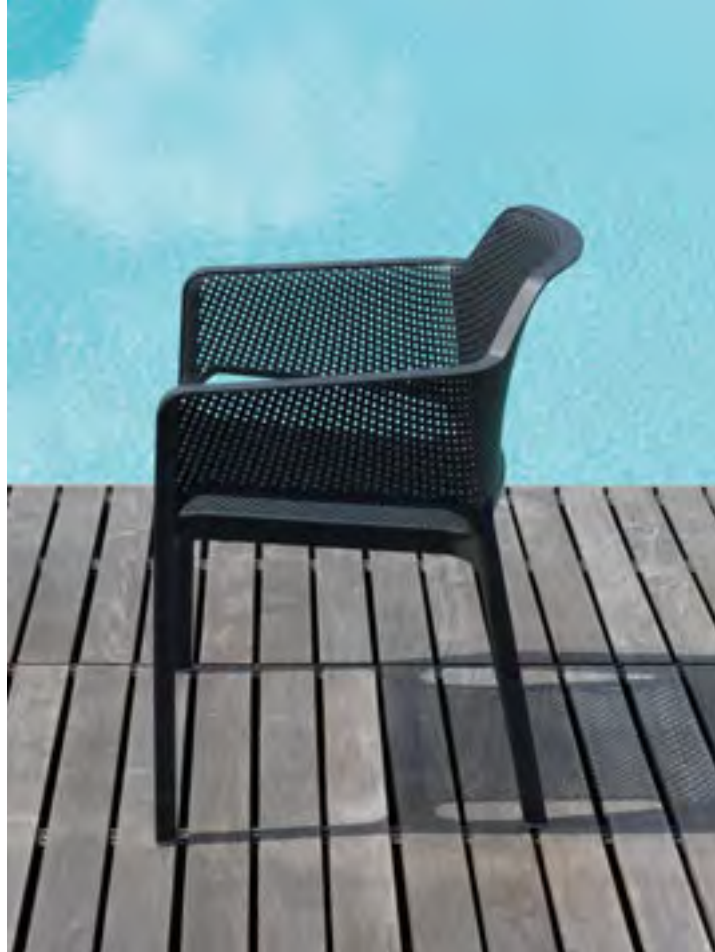

## index

**komodo**

**rio  
trill**

A black and white photograph of palm trees against a cloudy sky. The image is partially obscured by a large white rectangular area on the right side. The palm fronds are silhouetted against the sky, and the trunk of a palm tree is visible on the left side.

**net table  
net bench  
net relax**

rio  
net relax  
net  
bit

**aria**

**alloro  
aria  
palma**

**loto  
ninfea**

**atlantico  
pop**

**cuscini**

**schede tecniche**  
**technical details**