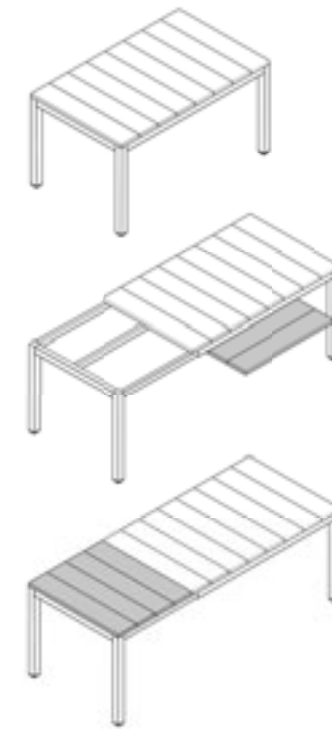

## index

**komodo**

**rio  
trill**

A black and white photograph of palm trees against a cloudy sky. The image is partially obscured by a large white rectangular area on the right side. The palm fronds are silhouetted against the sky, and the trunk of a palm tree is visible on the left side.

**net table  
net bench  
net relax**

rio  
net relax  
net  
bit

**aria**

**alloro  
aria  
palma**

**loto  
ninfea**

**atlantico  
pop**

**cuscini**

**schede tecniche**  
**technical details**

# RIO

rio 140 extensible  
6/8 🧑 140/210x85x76 cm

rio 210 extensible  
8/10 🧑 210/280x100x76 cm

# ALLORO

alloro 140 extensibile  
6/8 🧑 140/210x100x73 cm

alloro 210 extensibile  
8/10 🧑 210/280x100x73 cm